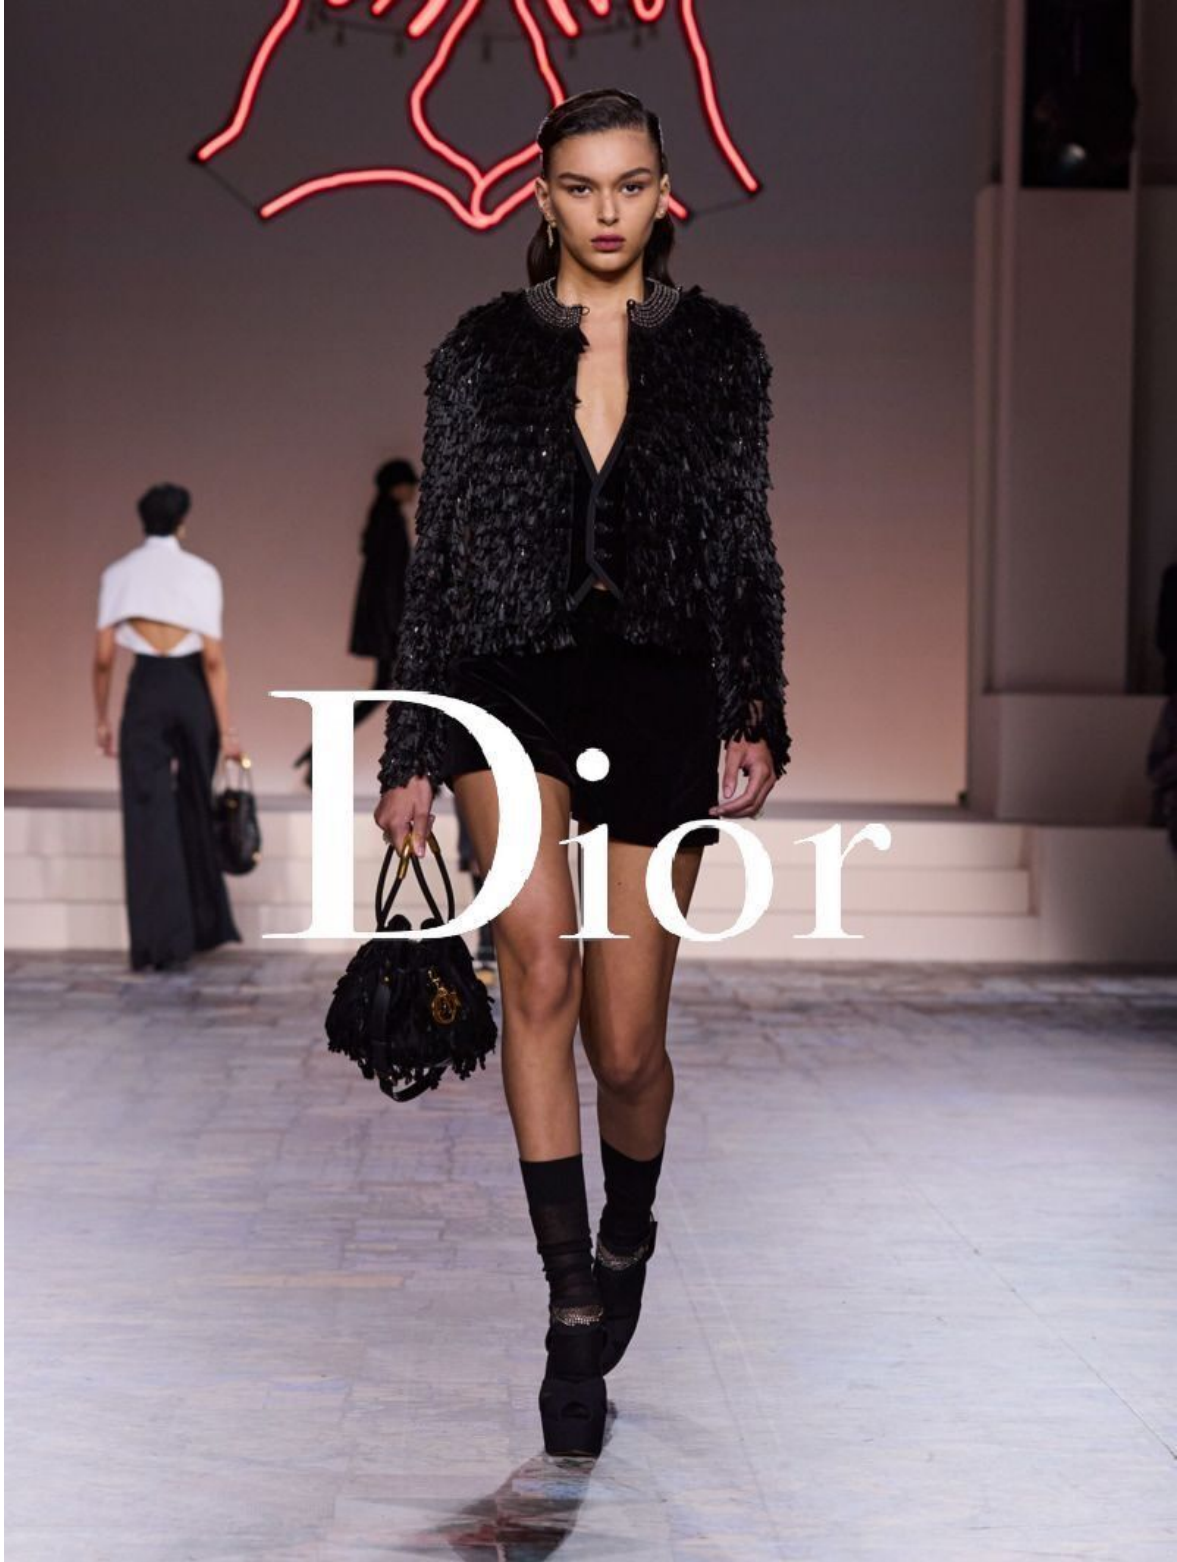

# REBECCA BERLIEW

height 5'9.5 · bust 30.5" · cup A · waist 24" · hips 34.5" · dress 34-36 EU/4-6 US/6-8 UK  
shoes size 38.5 EU/7.5 US/5.5 UK · hair brown · eyes brown

# REBECCA BERLIEW

height 5'9.5 · bust 30.5" · cup A · waist 24" · hips 34.5" · dress 34-36 EU/4-6 US/6-8 UK  
shoes size 38.5 EU/7.5 US/5.5 UK · hair brown · eyes brown

MGM  
MODELS

MGM  
MODELS